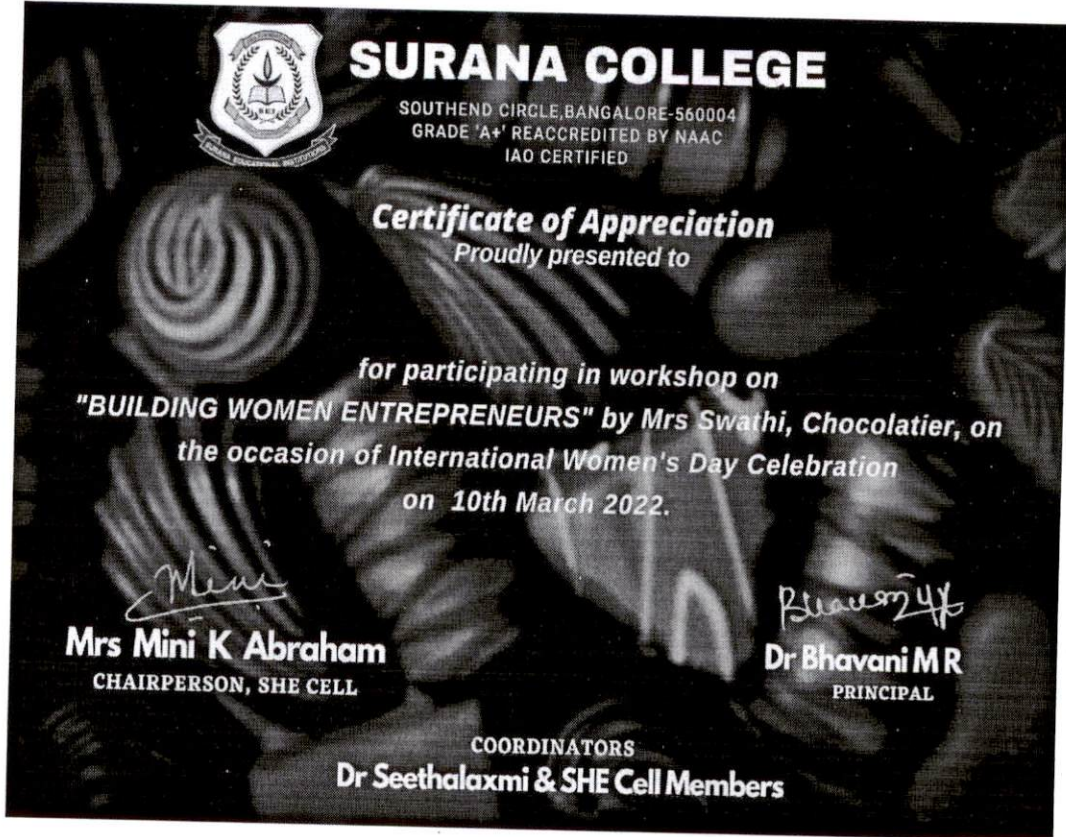

Bhavani MR
Principal
Surana College
(AUTONOMOUS)
No. 16, South End Road,
Bangalore - 560 004.