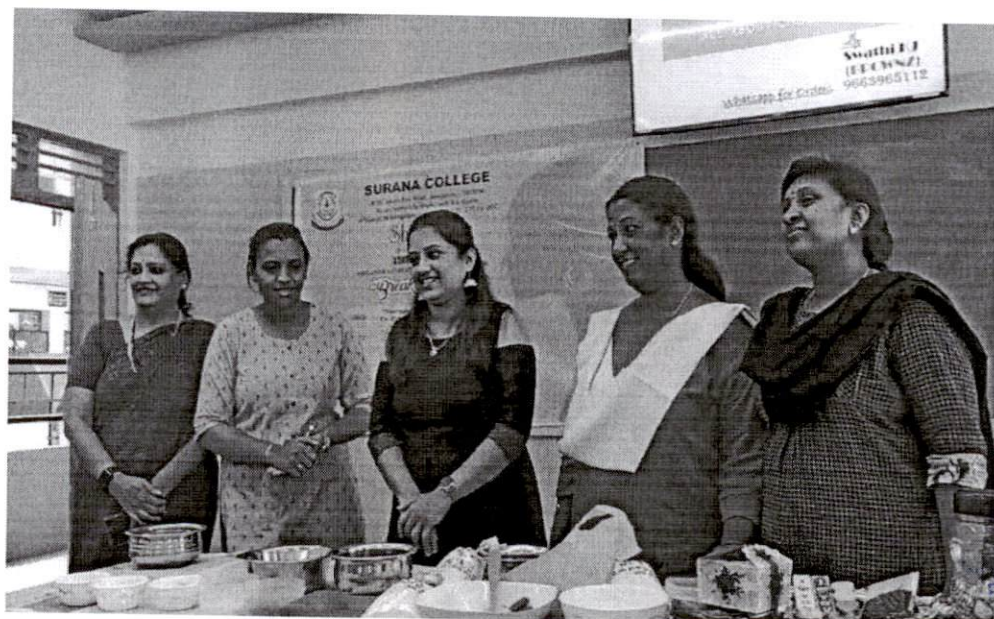

Beauzipp
Principal
Surana College
(AUTONOMOUS)
169 South End Road,
Bangalore - 560 004.