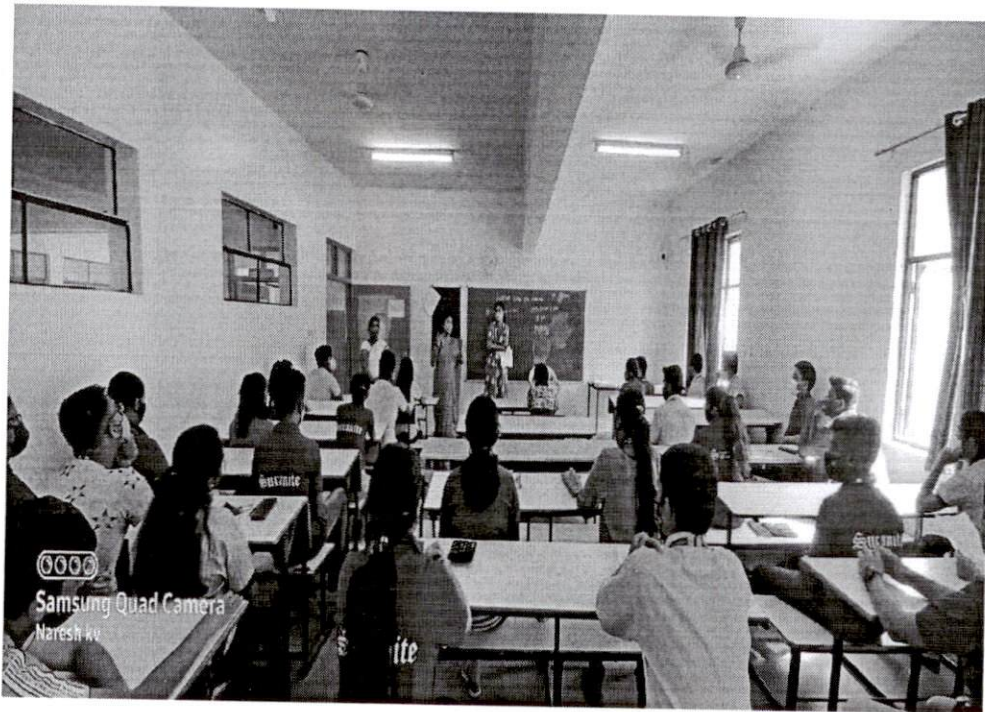

Resource Person: Aparna Athreya Founder, Story Triangle Founder, Kid and Parent Foundation

Bhavanipr
Principal
Surana College
(AUTONOMOUS)
No. 16, South End Road,
Bangalore - 560 004.